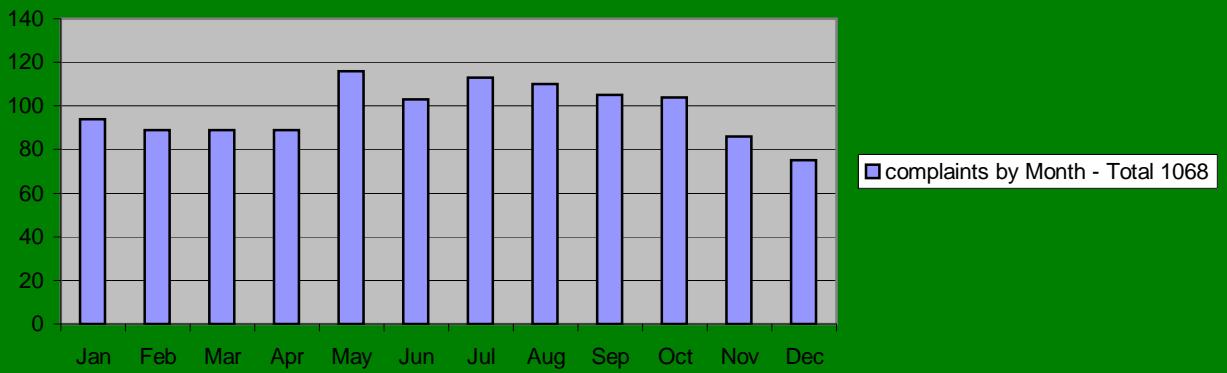

## Prowler calls by Month - Total 18

Domestic Trouble by Month - Total 221

Domestic Violence by Month - Total 11

Complaints by Month - Total 1068

### Investigations - Cases Opened - Total 84