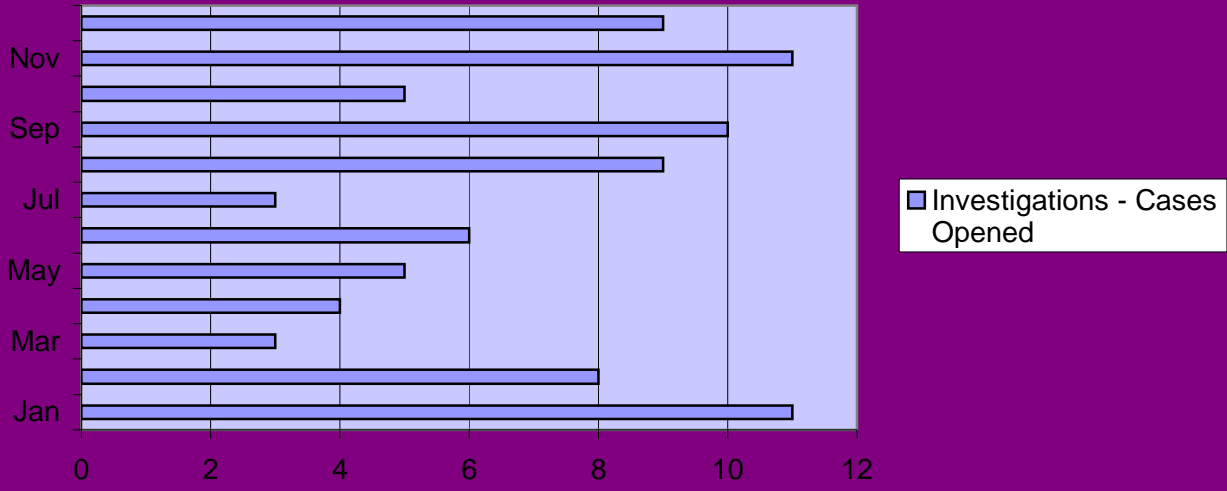

## Prowler calls by Month - Total 18

Domestic Trouble by Month - Total 221

Domestic Violence by Month - Total 11

Complaints by Month - Total 1068

### Investigations - Cases Opened - Total 84