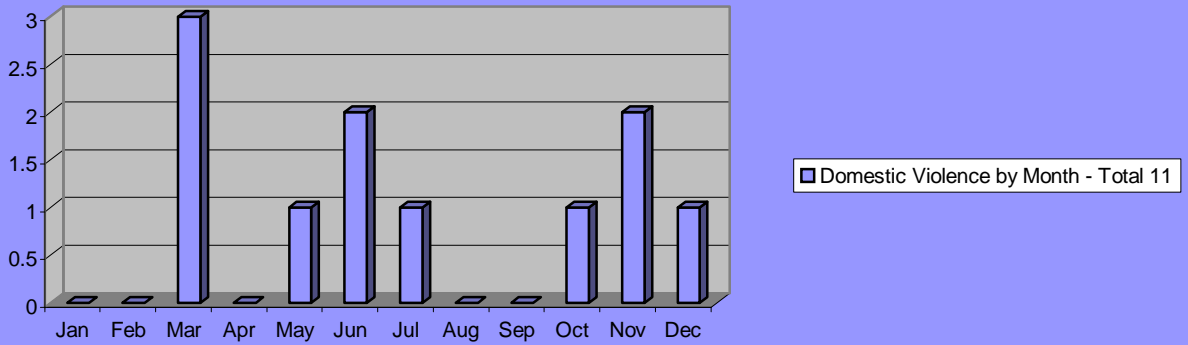

## Vandalism by Month - Total 48

## Prowler calls by Month - Total 18

Domestic Trouble by Month - Total 221

Domestic Violence by Month - Total 11

Complaints by Month - Total 1068