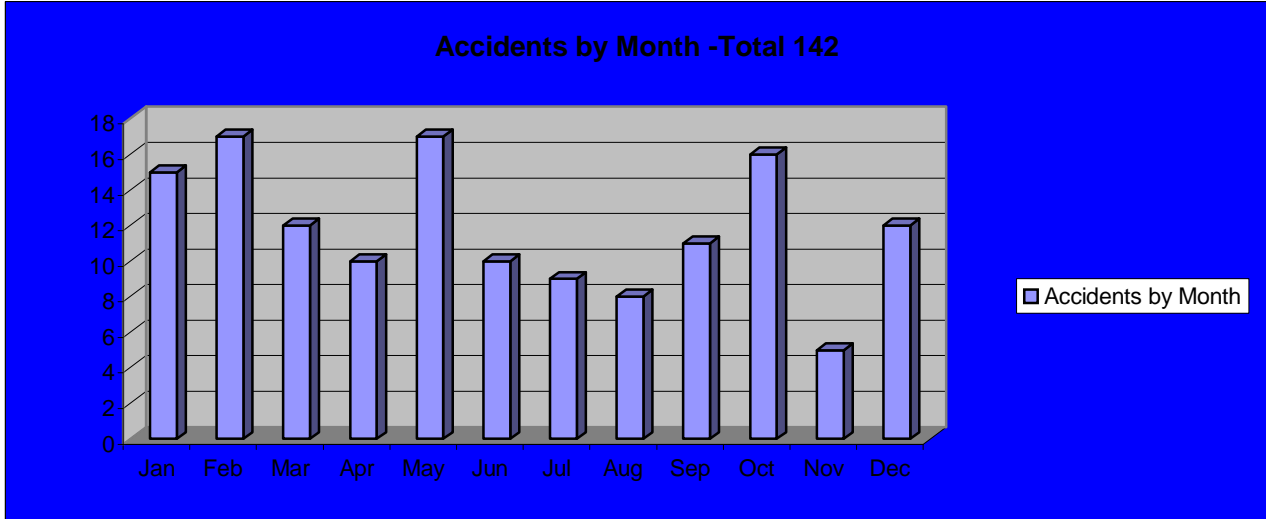

## Vandalism by Month - Total 48

## Prowler calls by Month - Total 18

Domestic Trouble by Month - Total 221

Domestic Violence by Month - Total 11

Complaints by Month - Total 1068

### Investigations - Cases Opened - Total 84