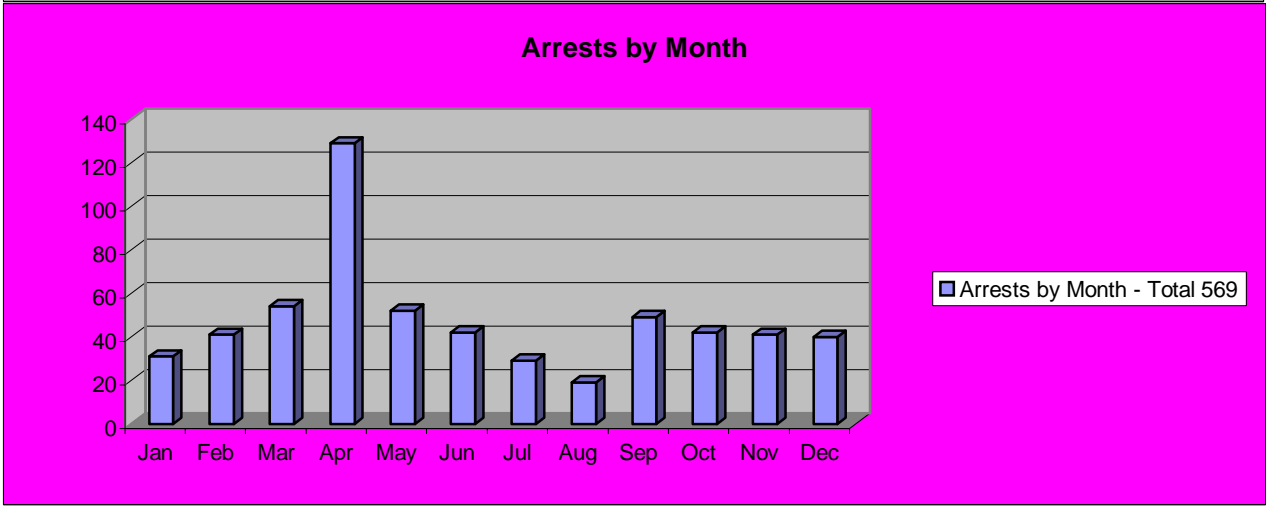

## Prowler calls by Month - Total 18

Domestic Trouble by Month - Total 221

Domestic Violence by Month - Total 11

Complaints by Month - Total 1068

### Investigations - Cases Opened - Total 84