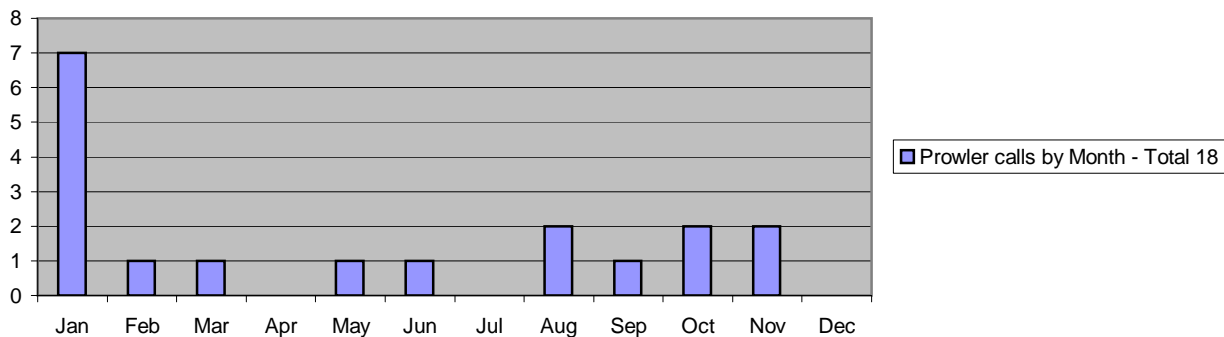

Prowler calls by Month - Total 18