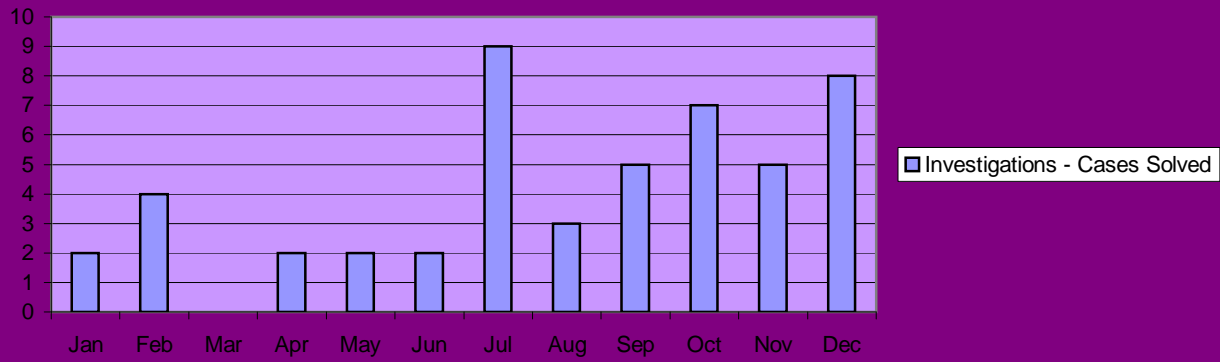

Investigations - Cases Solved - total 49