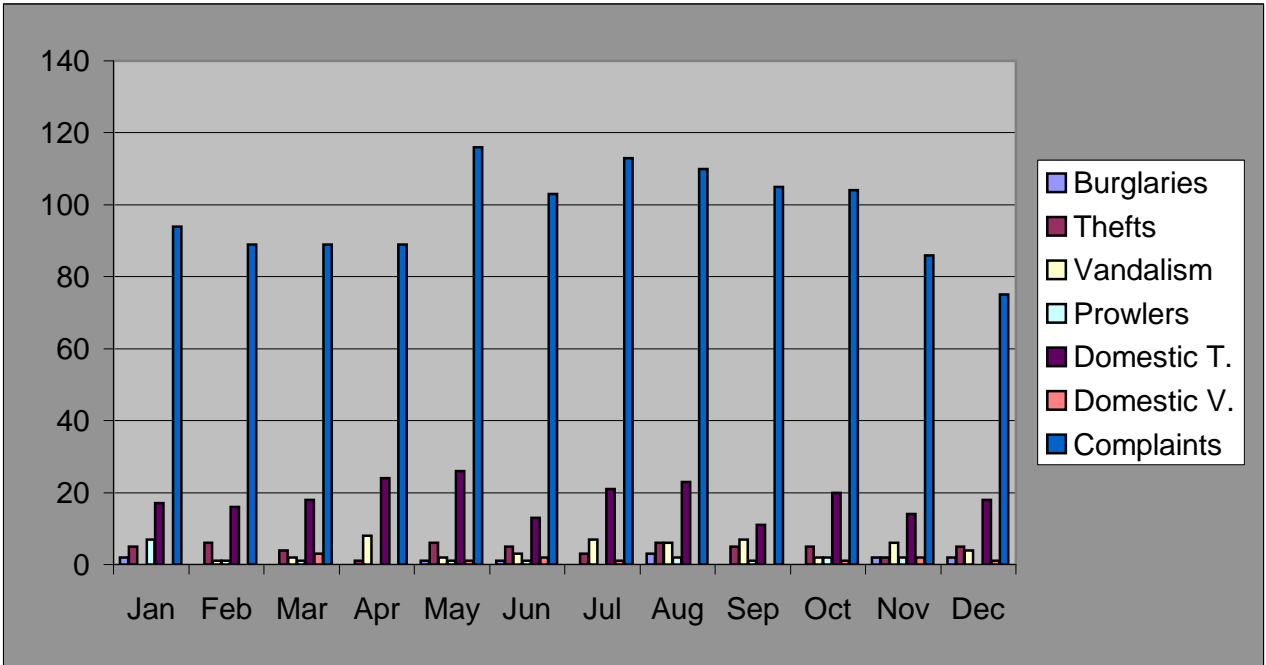

## Prowler calls by Month - Total 18

Domestic Trouble by Month - Total 221

Domestic Violence by Month - Total 11

Complaints by Month - Total 1068

### Investigations - Cases Opened - Total 84

### Investigations - Cases Solved - total 49