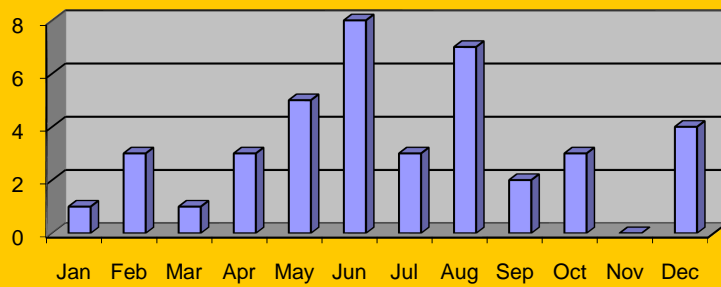

2009 Yearly Report

Burglaries by Month Total 11

Thefts by Month - Total 40

Vandalism by Month - Total 42

Prowler calls by Month - Total 10

Domestic Trouble by Month - Total 221

Domestic Violence by Month - Total 11

Complaints by Month - Total 1197

Arrests by Month - Total 758

Accidents by Month - Total 120

Investigations - Cases Opened - Total 114

Investigations - Cases Solved - total 80

Investigations - Arrests Made - Total 14