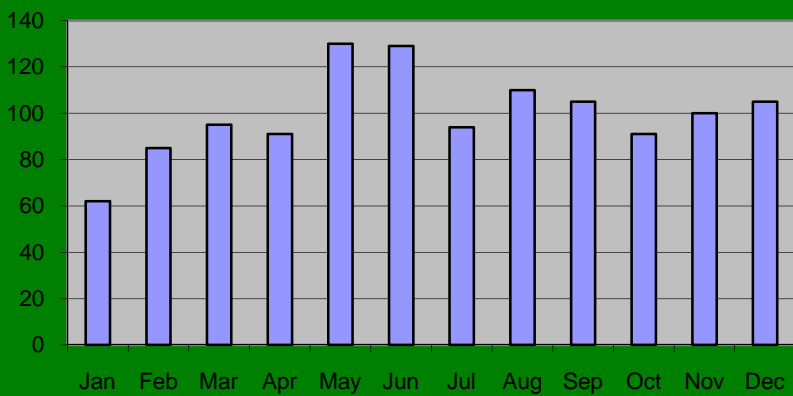

2009 Yearly Report

Burglaries by Month Total 11

Thefts by Month - Total 40

Vandalism by Month - Total 42

Prowler calls by Month - Total 10

Domestic Trouble by Month - Total 221

Domestic Violence by Month - Total 11

Complaints by Month - Total 1197

Arrests by Month - Total 758

Accidents by Month - Total 120

Investigations - Cases Opened - Total 114

Investigations - Cases Solved - total 80

Investigations - Arrests Made - Total 14