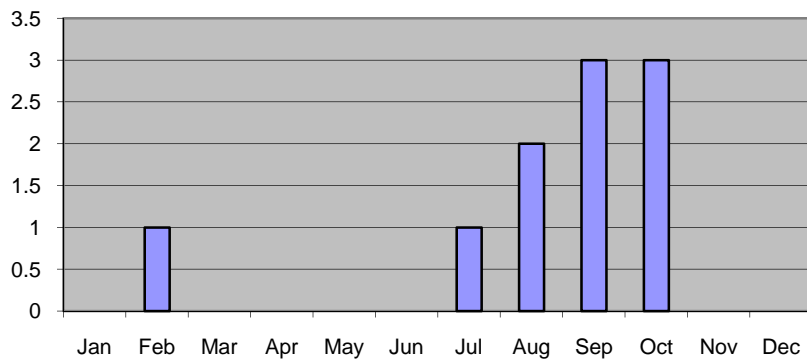

2009 Yearly Report

Burglaries by Month Total 11

Thefts by Month - Total 40

Vandalism by Month - Total 42

Prowler calls by Month - Total 10

Domestic Trouble by Month - Total 221

Domestic Violence by Month - Total 11

Complaints by Month - Total 1197

Arrests by Month - Total 758

Accidents by Month - Total 120

Investigations - Cases Opened - Total 114

Investigations - Cases Solved - total 80

Investigations - Arrests Made - Total 14