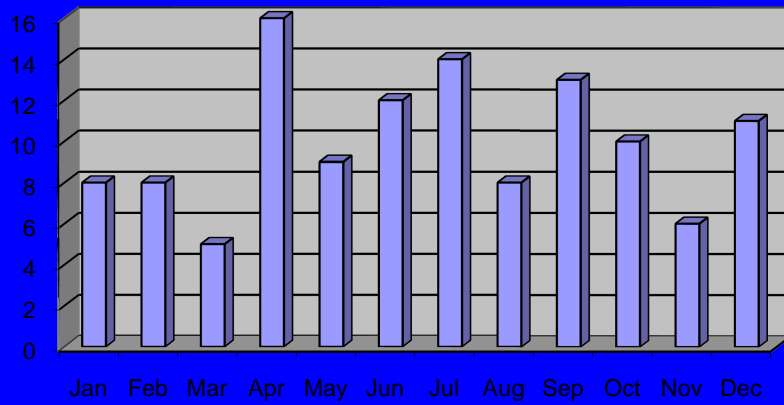

2009 Yearly Report

Burglaries by Month Total 11

Thefts by Month - Total 40

Vandalism by Month - Total 42

Prowler calls by Month - Total 10

Domestic Trouble by Month - Total 221

Domestic Violence by Month - Total 11

Complaints by Month - Total 1197

Arrests by Month - Total 758

Accidents by Month - Total 120

Investigations - Cases Opened - Total 114

Investigations - Cases Solved - total 80

Investigations - Arrests Made - Total 14