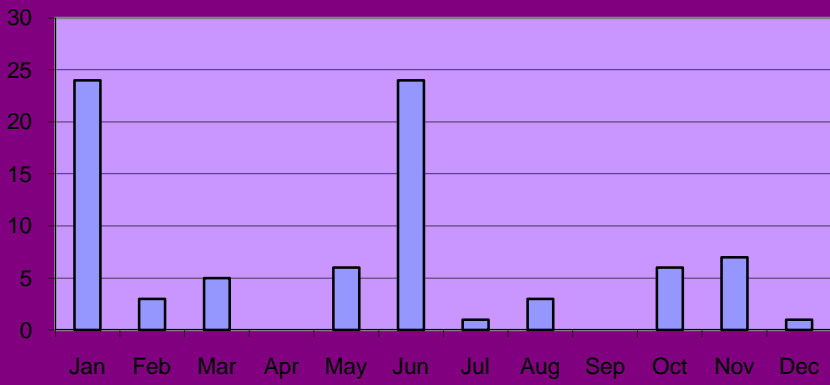

2009 Yearly Report

Burglaries by Month Total 11

Thefts by Month - Total 40

Vandalism by Month - Total 42

Prowler calls by Month - Total 10

Domestic Trouble by Month - Total 221

Domestic Violence by Month - Total 11

Complaints by Month - Total 1197

Arrests by Month - Total 758

Accidents by Month - Total 120

Investigations - Cases Opened - Total 114

Investigations - Cases Solved - total 80

Investigations - Arrests Made - Total 14