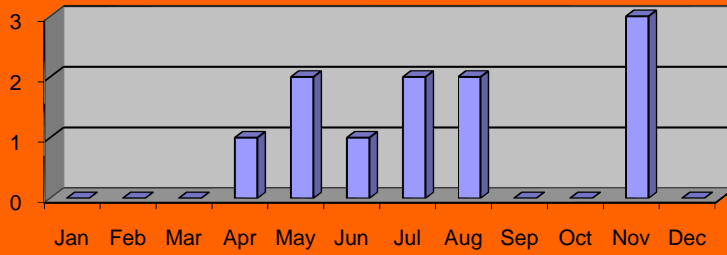

2009 Yearly Report

Burglaries by Month Total 11

Thefts by Month - Total 40

Vandalism by Month - Total 42

Prowler calls by Month - Total 10

Domestic Trouble by Month - Total 221

Domestic Violence by Month - Total 11

Complaints by Month - Total 1197

Arrests by Month - Total 758

Accidents by Month - Total 120

Investigations - Cases Opened - Total 114

Investigations - Cases Solved - total 80

Investigations - Arrests Made - Total 14