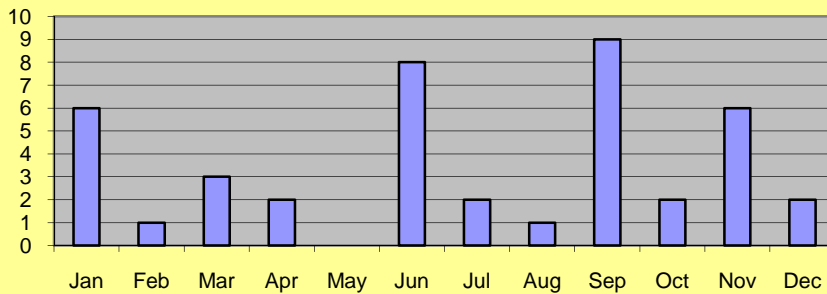

2009 Yearly Report

Burglaries by Month Total 11

Thefts by Month - Total 40

Vandalism by Month - Total 42

Prowler calls by Month - Total 10

Domestic Trouble by Month - Total 221

Domestic Violence by Month - Total 11

Complaints by Month - Total 1197

Arrests by Month - Total 758

Accidents by Month - Total 120

Investigations - Cases Opened - Total 114

Investigations - Cases Solved - total 80

Investigations - Arrests Made - Total 14