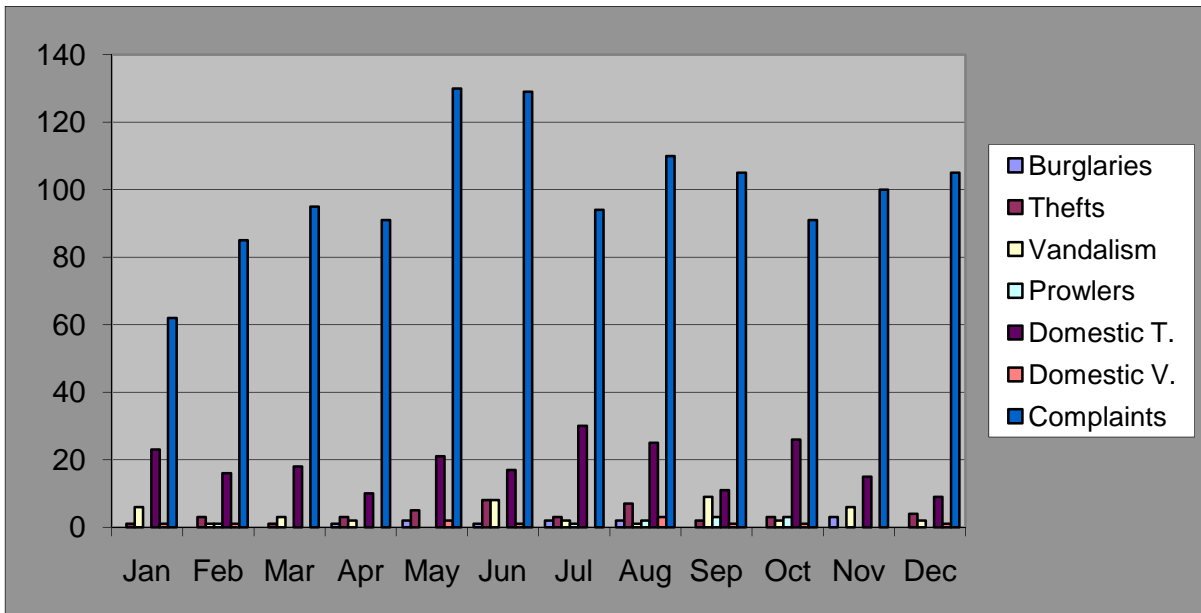

2009 Yearly Report

Burglaries by Month Total 11

Thefts by Month - Total 40

Vandalism by Month - Total 42

Prowler calls by Month - Total 10

Domestic Trouble by Month - Total 221

Domestic Violence by Month - Total 11

Complaints by Month - Total 1197

Arrests by Month - Total 758

Accidents by Month - Total 120

Investigations - Cases Opened - Total 114

Investigations - Cases Solved - total 80

Investigations - Arrests Made - Total 14