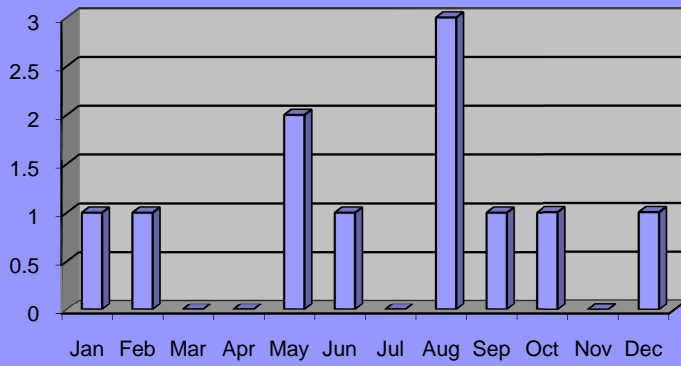

2009 Yearly Report

Burglaries by Month Total 11

Thefts by Month - Total 40

Vandalism by Month - Total 42

Prowler calls by Month - Total 10

Domestic Trouble by Month - Total 221

Domestic Violence by Month - Total 11

Complaints by Month - Total 1197

Arrests by Month - Total 758

Accidents by Month - Total 120

Investigations - Cases Opened - Total 114

Investigations - Cases Solved - total 80

Investigations - Arrests Made - Total 14