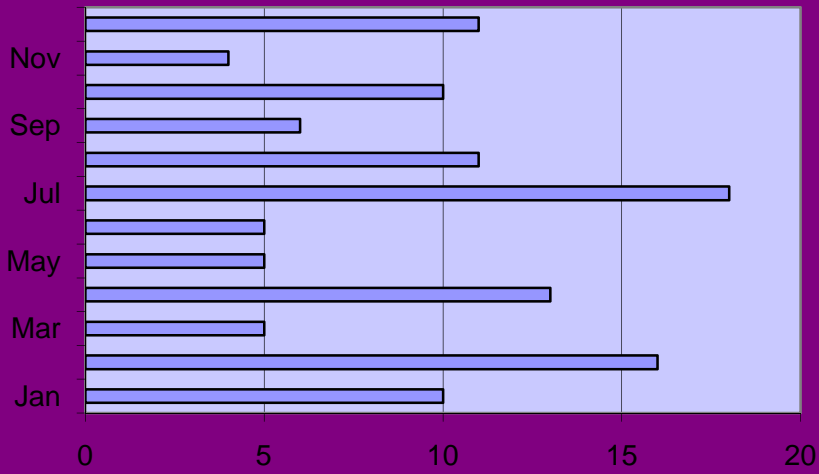

Complaints by Month - Total 1197

Arrests by Month - Total 758

Accidents by Month - Total 120

Investigations - Cases Opened - Total 114

Investigations - Cases Solved - total 80

Investigations - Arrests Made - Total 14