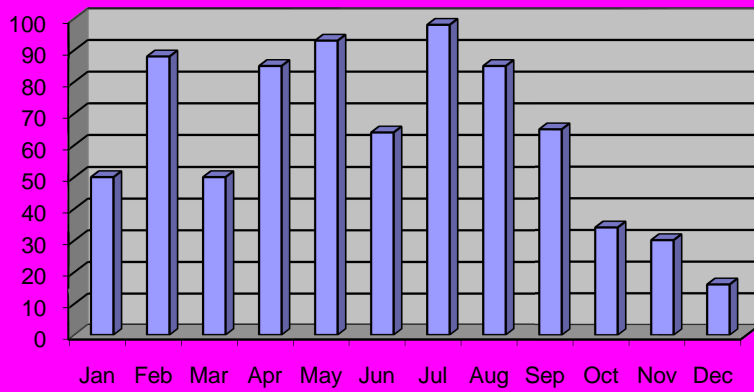

2009 Yearly Report

Burglaries by Month Total 11

Thefts by Month - Total 40

Vandalism by Month - Total 42

Prowler calls by Month - Total 10

Domestic Trouble by Month - Total 221

Domestic Violence by Month - Total 11

Complaints by Month - Total 1197

Arrests by Month - Total 758

Accidents by Month - Total 120

Investigations - Cases Opened - Total 114

Investigations - Cases Solved - total 80

Investigations - Arrests Made - Total 14