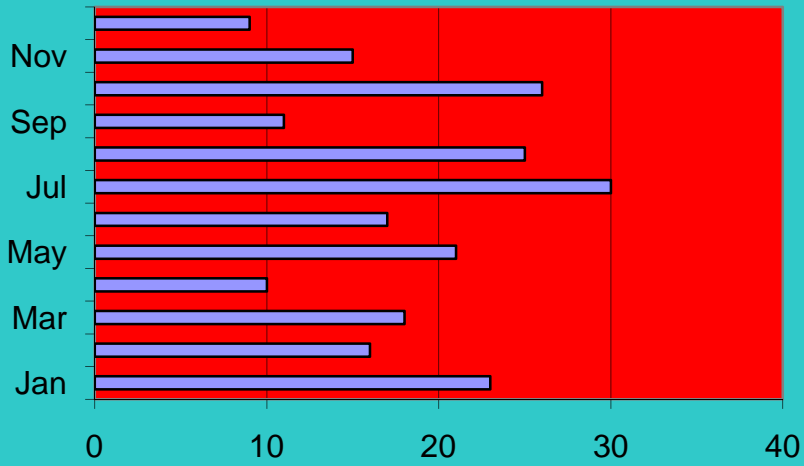

2009 Yearly Report

Burglaries by Month Total 11

Thefts by Month - Total 40

Vandalism by Month - Total 42

Prowler calls by Month - Total 10

Domestic Trouble by Month - Total 221

Domestic Violence by Month - Total 11

Complaints by Month - Total 1197

Arrests by Month - Total 758

Accidents by Month - Total 120

Investigations - Cases Opened - Total 114

Investigations - Cases Solved - total 80

Investigations - Arrests Made - Total 14