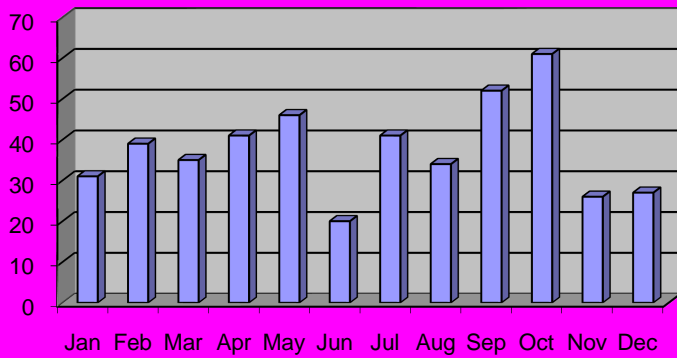

2010 Yearly Combined Stats

Burglaries by Month Total 22

Thefts by Month - Total 121

Vandalism by Month - Total 54

Prowler calls by Month - Total 7

2010 Yearly Combined Stats

2010 Yearly Combined Stats

Arrests by Month - Total 453

Accidents by Month - Total 142

2010 Yearly Combined Stats

Investigations - Cases Solved - total 97

Investigations - Arrests Made - Total 39