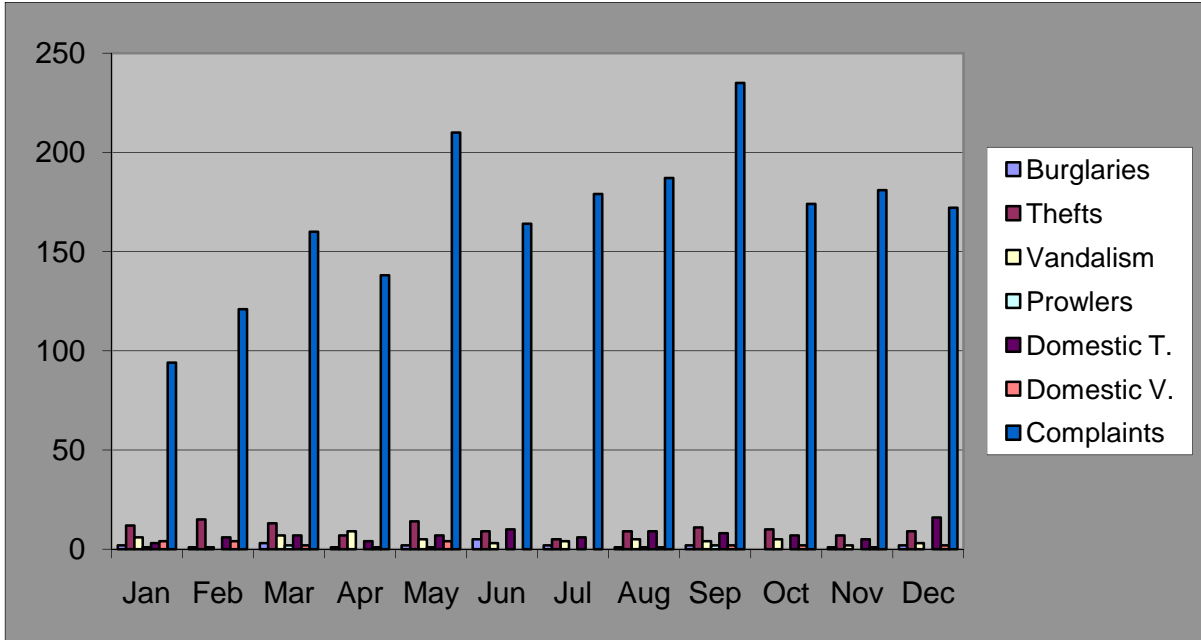

2010 Yearly Combined Stats

Burglaries by Month Total 22

Thefts by Month - Total 121

Vandalism by Month - Total 54

Prowler calls by Month - Total 7

2010 Yearly Combined Stats

2010 Yearly Combined Stats

Arrests by Month - Total 453

Accidents by Month - Total 142

2010 Yearly Combined Stats

Investigations - Cases Solved - total 97

Investigations - Arrests Made - Total 39