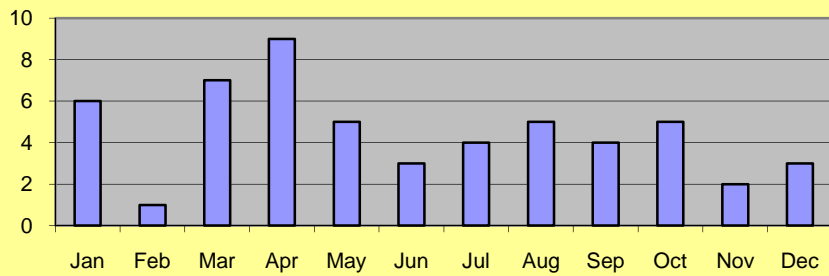

2010 Yearly Combined Stats

Burglaries by Month Total 22

Thefts by Month - Total 121

Vandalism by Month - Total 54

Prowler calls by Month - Total 7

2010 Yearly Combined Stats

2010 Yearly Combined Stats

Arrests by Month - Total 453

Accidents by Month - Total 142

2010 Yearly Combined Stats

Investigations - Cases Solved - total 97

Investigations - Arrests Made - Total 39