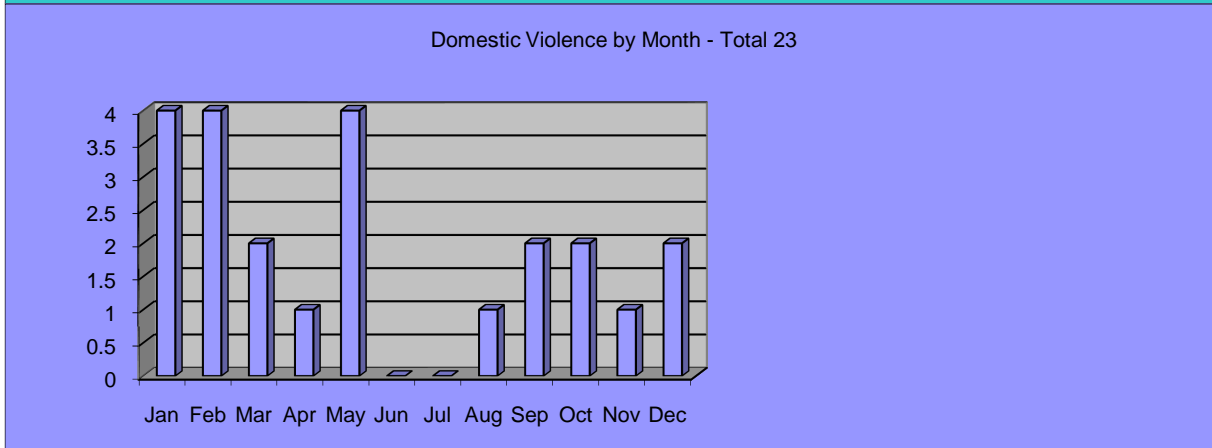

2010 Yearly Combined Stats

Burglaries by Month Total 22

Thefts by Month - Total 121

Vandalism by Month - Total 54

Prowler calls by Month - Total 7

2010 Yearly Combined Stats

2010 Yearly Combined Stats

Arrests by Month - Total 453

Accidents by Month - Total 142

2010 Yearly Combined Stats

Investigations - Cases Solved - total 97

Investigations - Arrests Made - Total 39