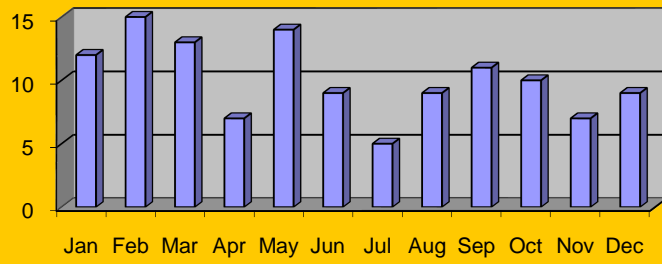

2010 Yearly Combined Stats

Burglaries by Month Total 22

Thefts by Month - Total 121

Vandalism by Month - Total 54

Prowler calls by Month - Total 7

2010 Yearly Combined Stats

2010 Yearly Combined Stats

Arrests by Month - Total 453

Accidents by Month - Total 142

2010 Yearly Combined Stats

Investigations - Cases Solved - total 97

Investigations - Arrests Made - Total 39