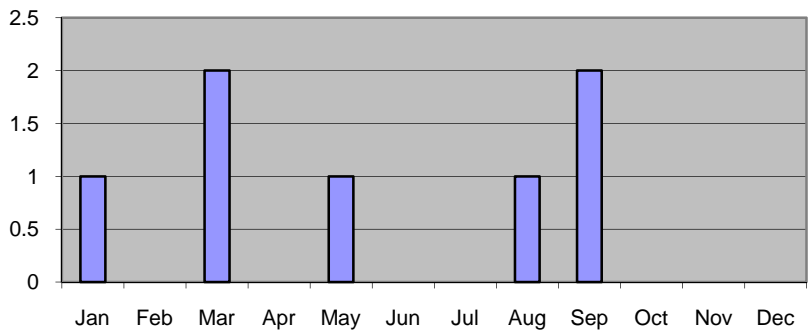

2010 Yearly Combined Stats

Burglaries by Month Total 22

Thefts by Month - Total 121

Vandalism by Month - Total 54

Prowler calls by Month - Total 7

2010 Yearly Combined Stats

2010 Yearly Combined Stats

Arrests by Month - Total 453

Accidents by Month - Total 142

2010 Yearly Combined Stats

Investigations - Cases Solved - total 97

Investigations - Arrests Made - Total 39