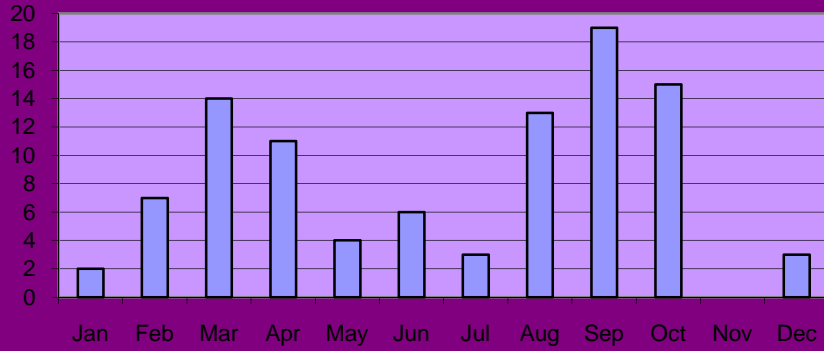

2010 Yearly Combined Stats

Burglaries by Month Total 22

Thefts by Month - Total 121

Vandalism by Month - Total 54

Prowler calls by Month - Total 7

2010 Yearly Combined Stats

2010 Yearly Combined Stats

Arrests by Month - Total 453

Accidents by Month - Total 142

2010 Yearly Combined Stats

Investigations - Cases Solved - total 97

Investigations - Arrests Made - Total 39