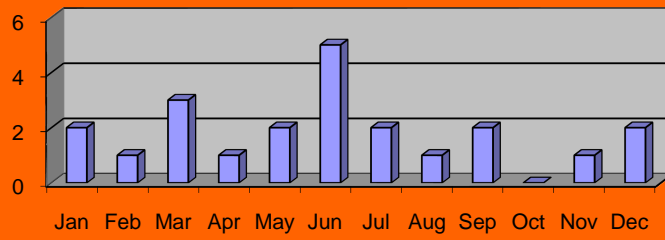

2010 Yearly Combined Stats

Burglaries by Month Total 22

Thefts by Month - Total 121

Vandalism by Month - Total 54

Prowler calls by Month - Total 7

2010 Yearly Combined Stats

2010 Yearly Combined Stats

Arrests by Month - Total 453

Accidents by Month - Total 142

2010 Yearly Combined Stats

Investigations - Cases Solved - total 97

Investigations - Arrests Made - Total 39