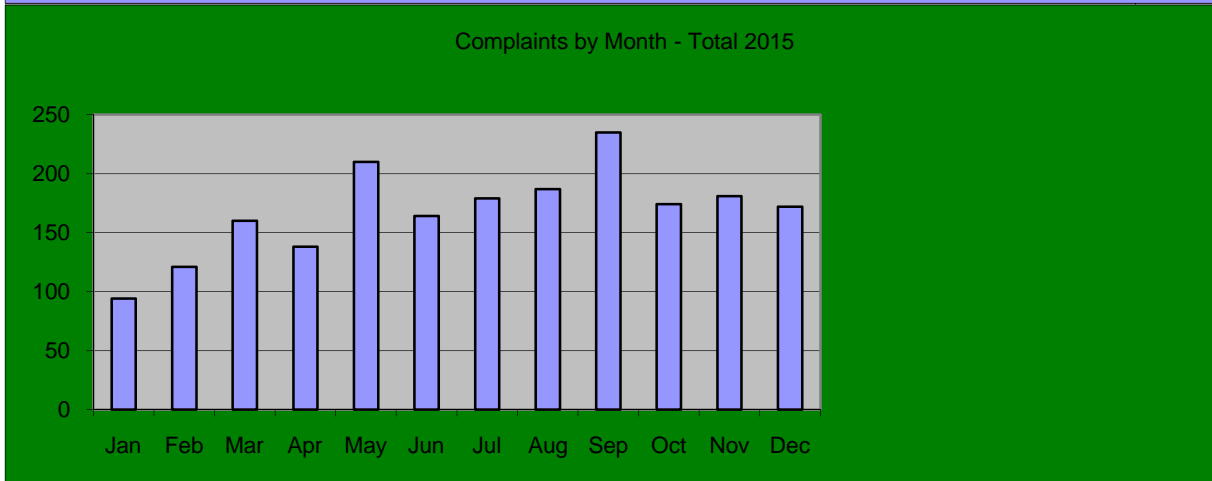

2010 Yearly Combined Stats

Burglaries by Month Total 22

Thefts by Month - Total 121

Vandalism by Month - Total 54

Prowler calls by Month - Total 7

2010 Yearly Combined Stats

2010 Yearly Combined Stats

Arrests by Month - Total 453

Accidents by Month - Total 142

2010 Yearly Combined Stats

Investigations - Cases Solved - total 97

Investigations - Arrests Made - Total 39