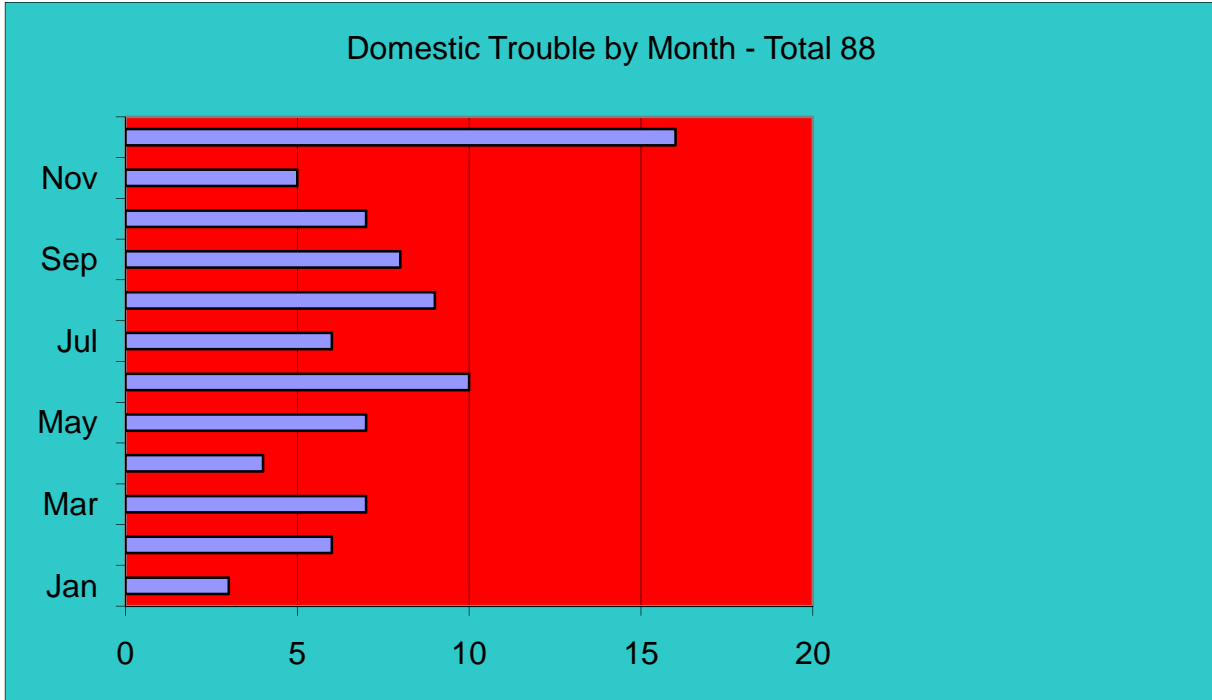

2010 Yearly Combined Stats

Burglaries by Month Total 22

Thefts by Month - Total 121

Vandalism by Month - Total 54

Prowler calls by Month - Total 7

2010 Yearly Combined Stats

2010 Yearly Combined Stats

Arrests by Month - Total 453

Accidents by Month - Total 142

2010 Yearly Combined Stats

Investigations - Cases Solved - total 97

Investigations - Arrests Made - Total 39