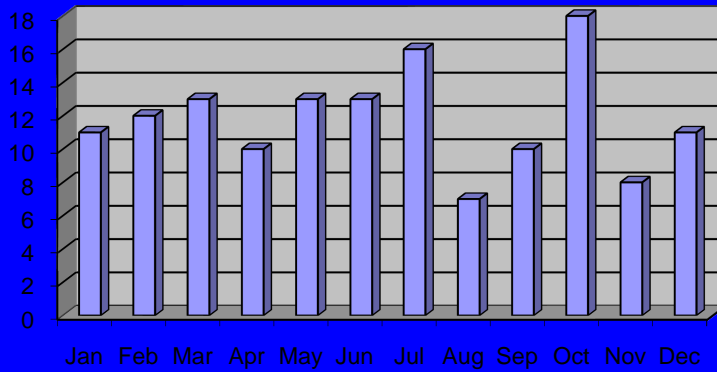

2010 Yearly Combined Stats

Burglaries by Month Total 22

Thefts by Month - Total 121

Vandalism by Month - Total 54

Prowler calls by Month - Total 7

2010 Yearly Combined Stats

2010 Yearly Combined Stats

Arrests by Month - Total 453

Accidents by Month - Total 142

2010 Yearly Combined Stats

Investigations - Cases Solved - total 97

Investigations - Arrests Made - Total 39